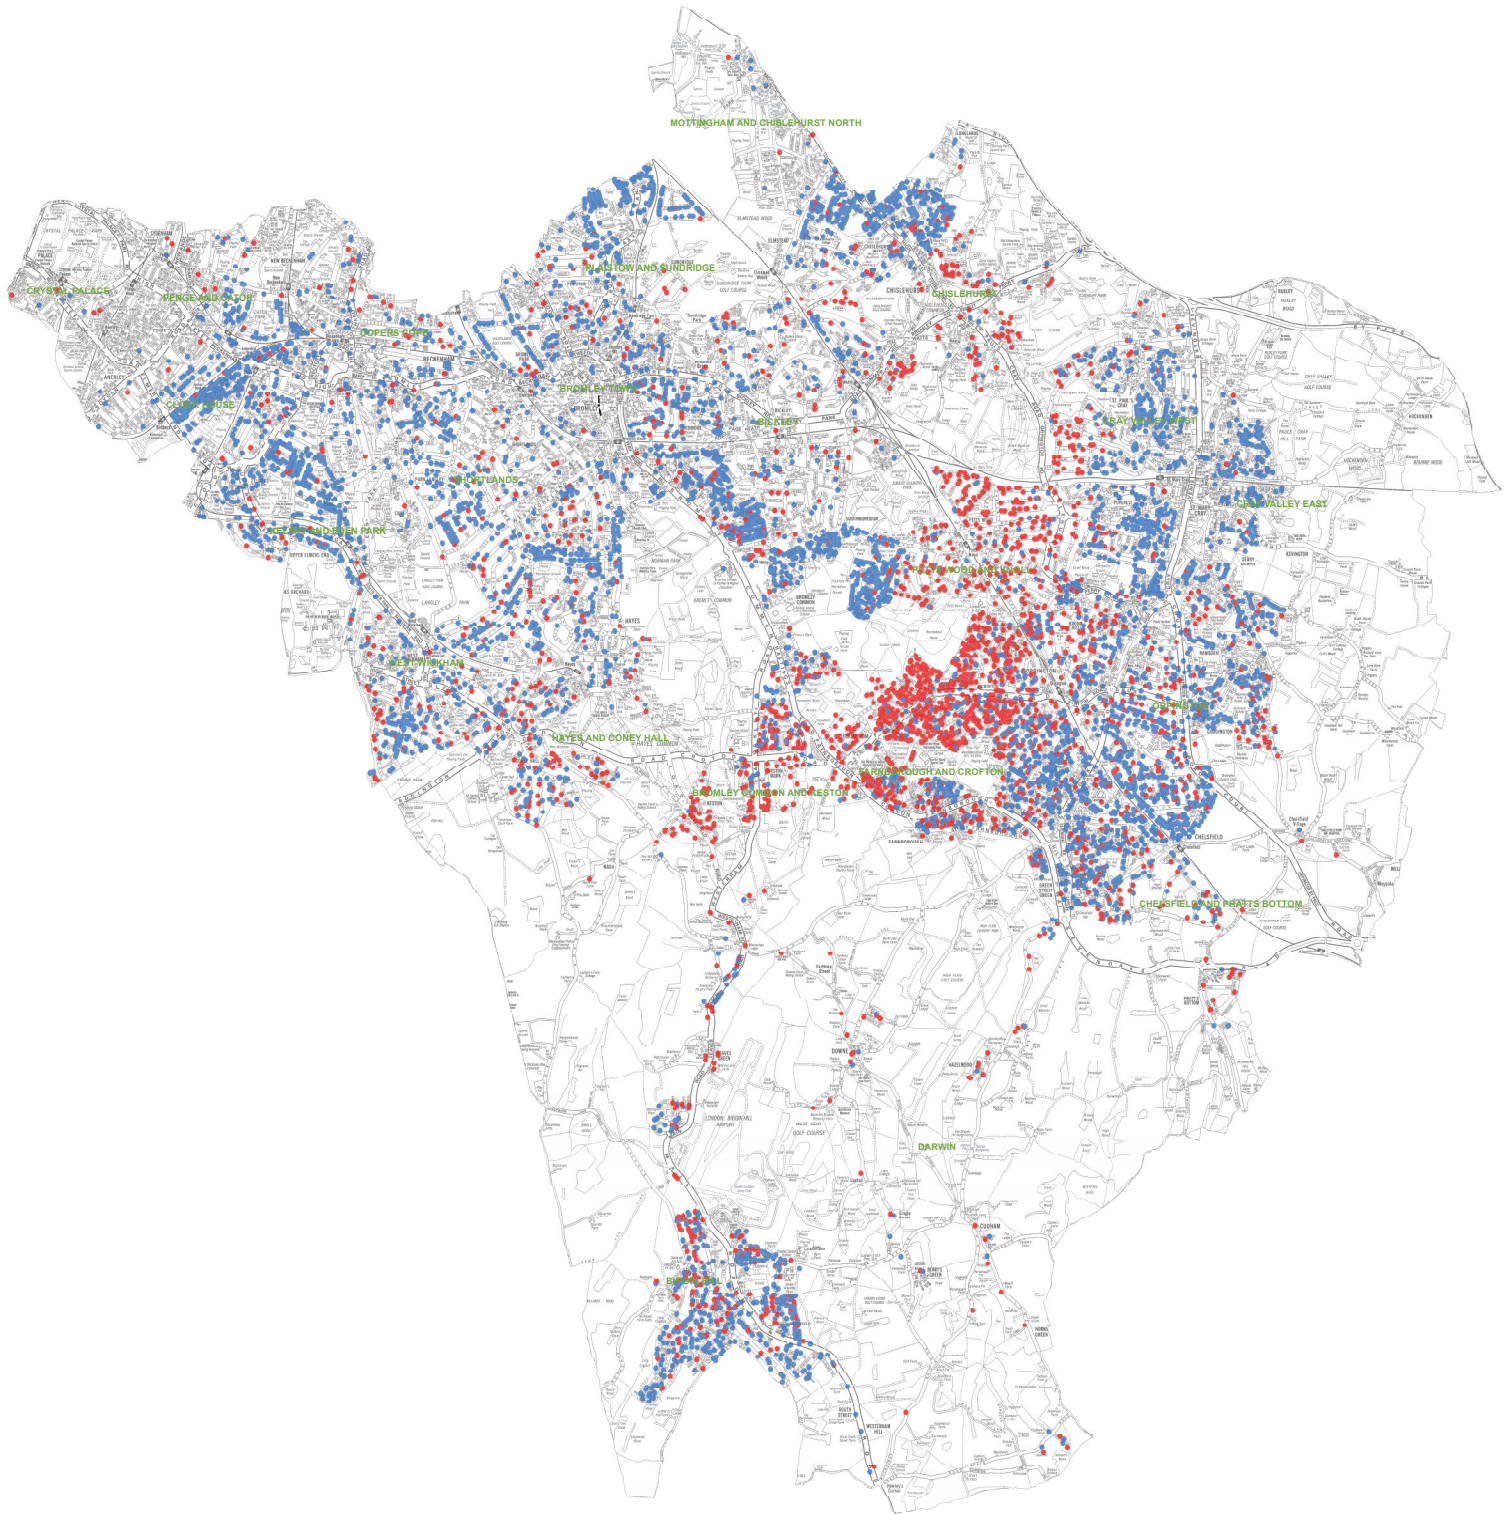

Biggin Hill Airport Consultation Analysis

- No
- Yes

1:21,500